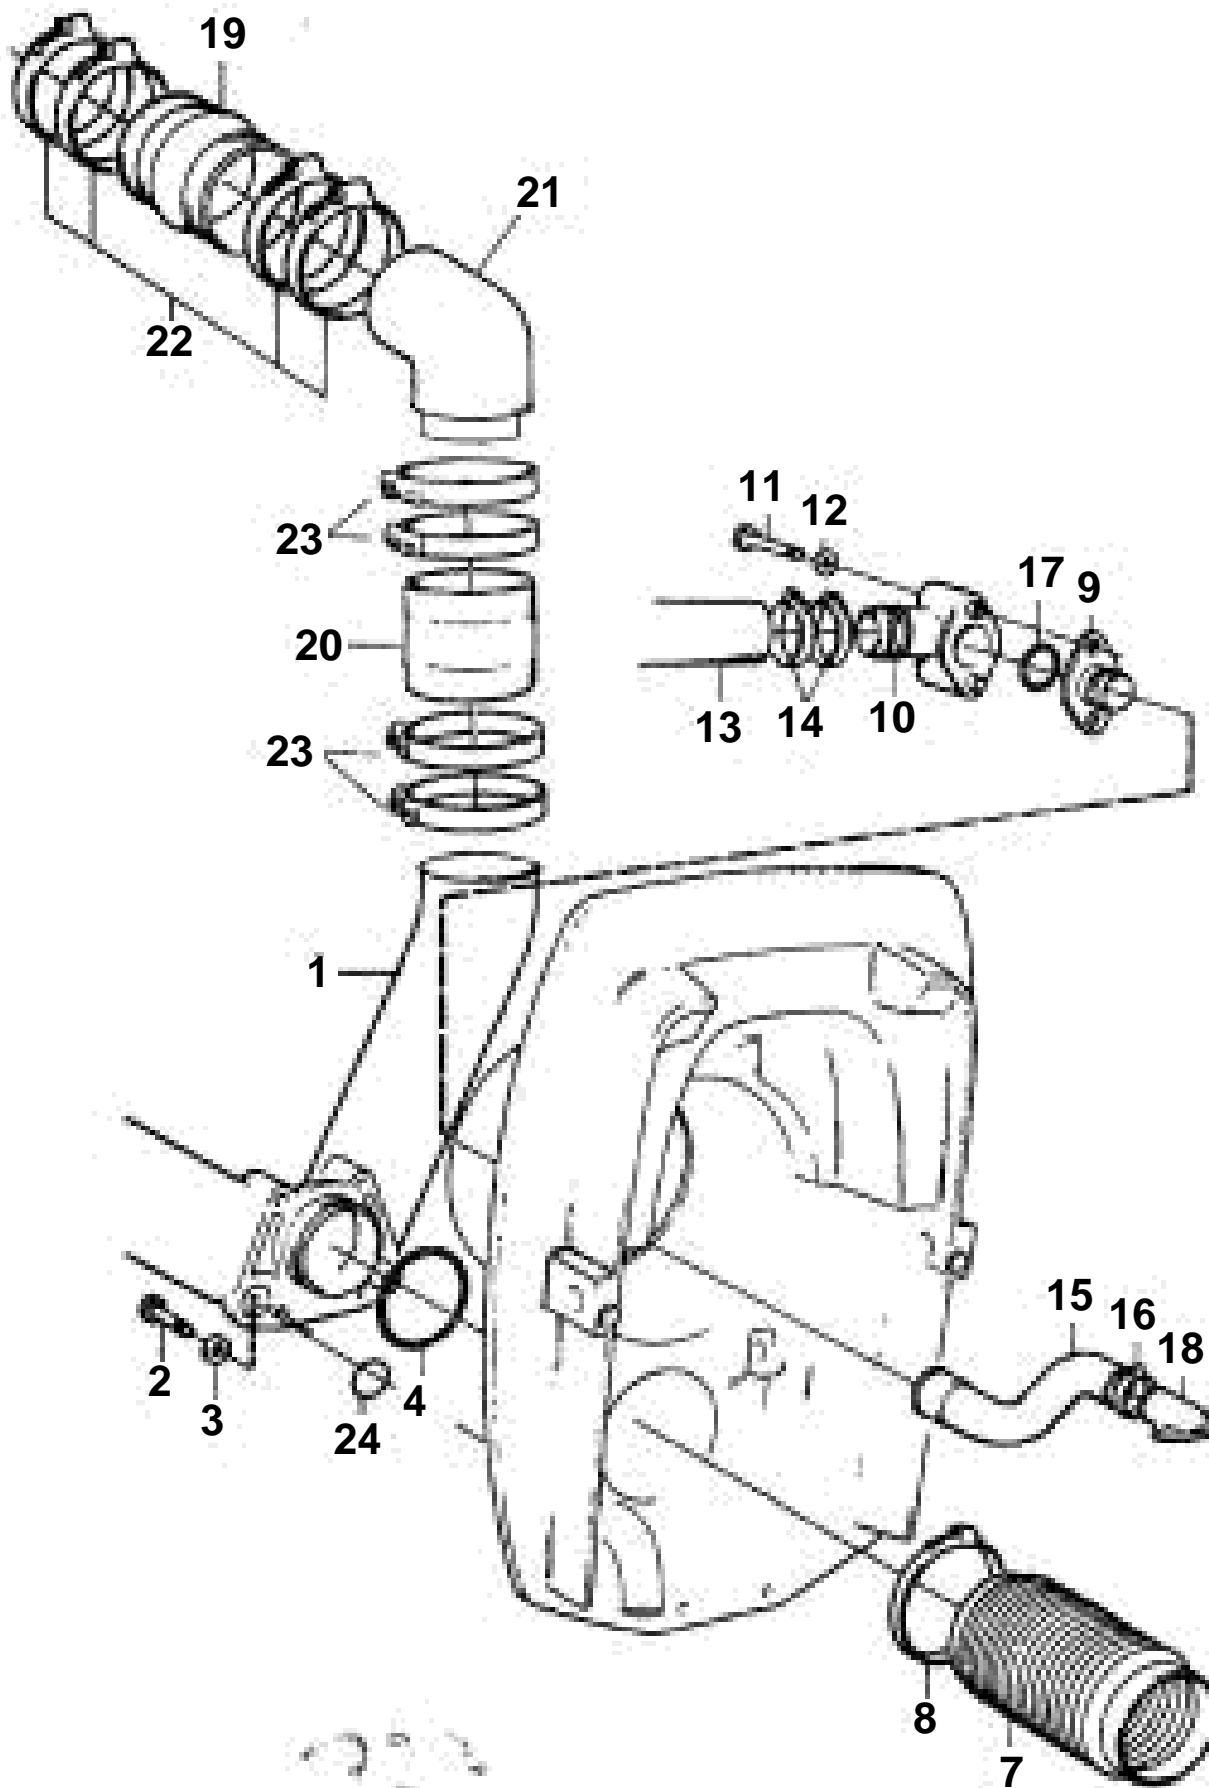

P - EXHAUST PIPE & COOLING WATER PIPE

P - EXHAUST PIPE & COOLING WATER PIPE

REF	PART NO.	QTY	DESCRIPTION
1	3851000	1	Exhaust pipe
2	970958	4	Screw
3	960148	4	Washer
4	925256	1	O-ring
7	876631	1	Bellows kit
8	872531	2	· Hose clamp
9	872334	1	Nipple
10	872336	1	Hose nipple, GS
11	955516	2	Screw
12	955893	2	Washer
13	3850283	1	Hose, GS
14	961669	2	Hose clamp
15	876632	1	Hose kit
16	853548	1	· Hose clamp
17	925064	1	· O-ring
18		1	HOSE CONNECTION
19	3852696	2	Exhaust hose
20	3852741	2	Hose
21	3850212	2	Exhaust pipe
22	3853860	8	Clamp
23	3853791	8	Clamp
24	925064	2	· O-ring